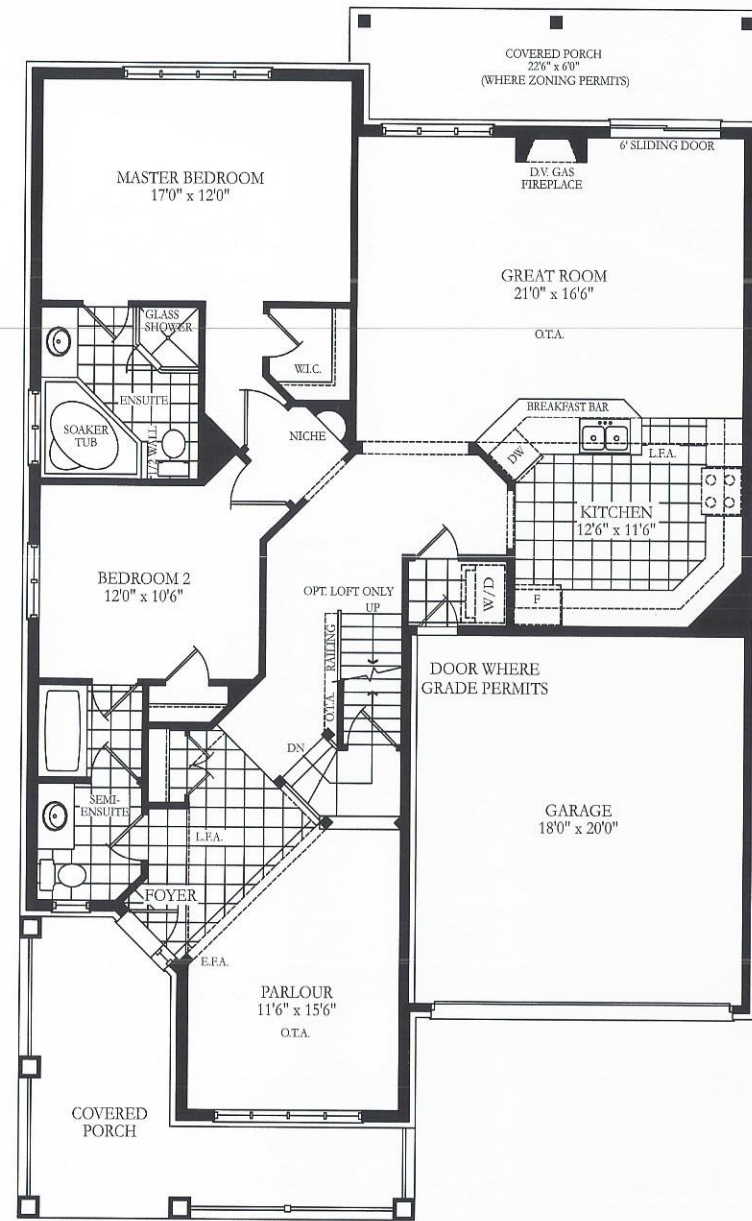

Elev. B

GROUND FLOOR ELEV. A

OPT. LOFT FLOOR ELEV. A, B & C

BASEMENT FLOOR ELEV. B & C

GROUND FLOOR ELEV. B & C

BASEMENT FLOOR ELEV. A

# Buccaneer

A - 1,658 sq.ft. W/LOFT- 2,218 sq.ft.  
 C - 1,658 sq.ft. W/LOFT- 2,218 sq.ft.

Specifications and dimensions correct at press time and are subject to change without notice. Artist's concept. E.&O.E. 2011