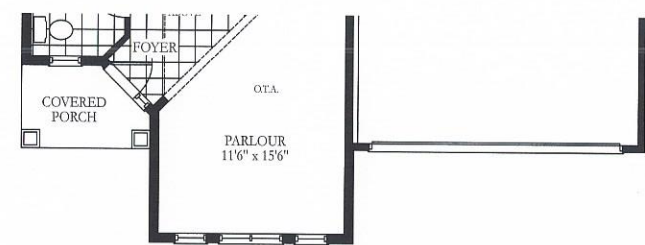

Elev. B

GROUND FLOOR ELEV. A

OPT. LOFT FLOOR ELEV. A, B & C

BASEMENT FLOOR ELEV. B & C

GROUND FLOOR ELEV. B & C

BASEMENT FLOOR ELEV. A

# Buccaneer

A - 1,658 sq.ft. W/LOFT- 2,218 sq.ft.  
 C - 1,658 sq.ft. W/LOFT- 2,218 sq.ft.

Specifications and dimensions correct at press time and are subject to change without notice. Artist's concept. E.&O.E. 2011