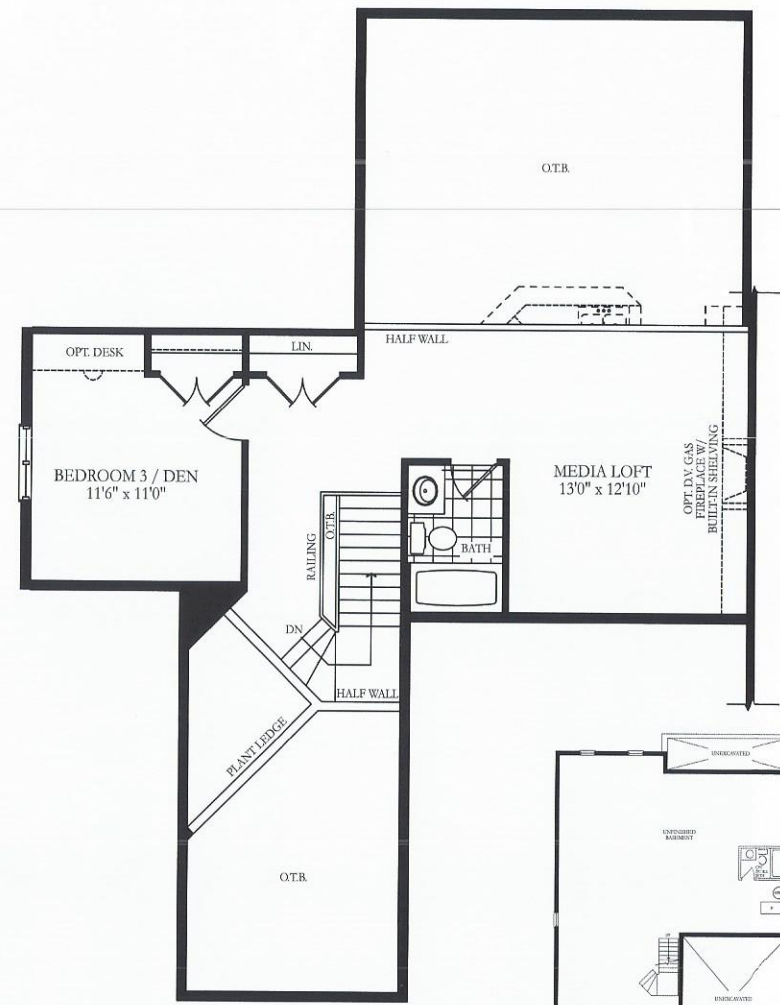

Elev. B

GROUND FLOOR ELEV. A

OPT. LOFT FLOOR ELEV. A, B & C

BASEMENT FLOOR ELEV. B & C

GROUND FLOOR ELEV. B & C

BASEMENT FLOOR ELEV. A

# Buccaneer

A - 1,658 sq.ft. W/LOFT- 2,218 sq.ft.  
 C - 1,658 sq.ft. W/LOFT- 2,218 sq.ft.

Specifications and dimensions correct at press time and are subject to change without notice. Artist's concept. E.&O.E. 2011