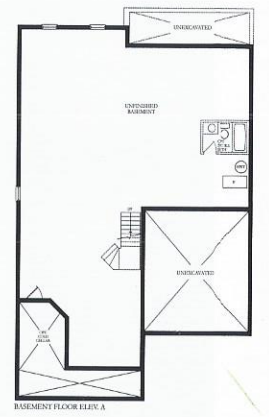

Elev. B

GROUND FLOOR ELEV. A

OPT. LOFT FLOOR ELEV. A, B & C

BASEMENT FLOOR ELEV. B & C

GROUND FLOOR ELEV. B & C

BASEMENT FLOOR ELEV. A

# Buccaneer

A - 1,658 sq.ft. W/LOFT- 2,218 sq.ft.  
 C - 1,658 sq.ft. W/LOFT- 2,218 sq.ft.

Specifications and dimensions correct at press time and are subject to change without notice. Artist's concept. E.&O.E. 2011