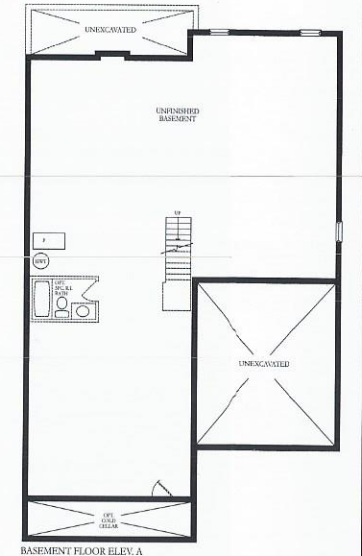

GROUND FLOOR ELEV. A

OPT. LOFT FLOOR ELEV. A, B & C

BASEMENT FLOOR ELEV. A

ALT. GROUND FLOOR ELEV. A

BASEMENT FLOOR ELEV. B & C

ALT. GROUND FLOOR ELEV. B & C

Viking

Elev A/B/C - 1,718 sq.ft. W/LOFT - 2,418 sq.ft.

Specifications and dimensions correct at press time and are subject to change without notice. Artist's concept. E.&O.E. 2015