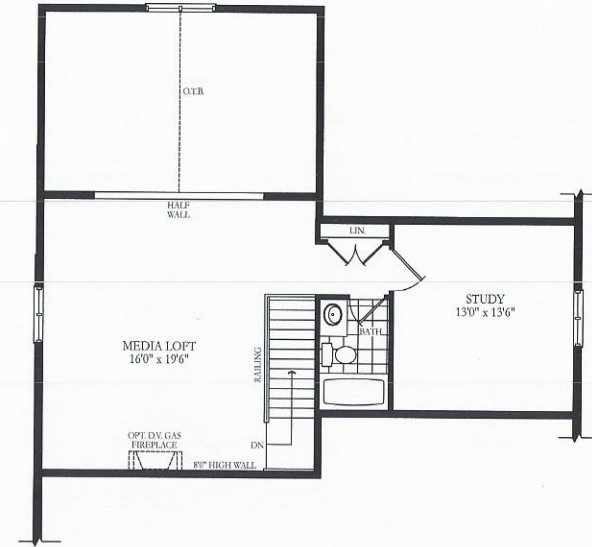

GROUND FLOOR ELEV. A

OPT. LOFT FLOOR ELEV. A, B & C

BASEMENT FLOOR ELEV. A

ALT. GROUND FLOOR ELEV. A

BASEMENT FLOOR ELEV. B & C

ALT. GROUND FLOOR ELEV. B & C

Viking

Elev A/B/C - 1,718 sq.ft. W/LOFT - 2,418 sq.ft.

Specifications and dimensions correct at press time and are subject to change without notice. Artist's concept. E.&O.E. 2015