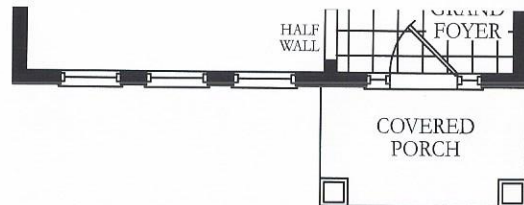

GROUND FLOOR ELEV. A

OPT. LOFT FLOOR ELEV. A, B & C

BASEMENT FLOOR ELEV. A

ALT. GROUND FLOOR ELEV. A

BASEMENT FLOOR ELEV. B & C

ALT. GROUND FLOOR ELEV. B & C

Viking

Elev A/B/C - 1,718 sq.ft. W/LOFT - 2,418 sq.ft.