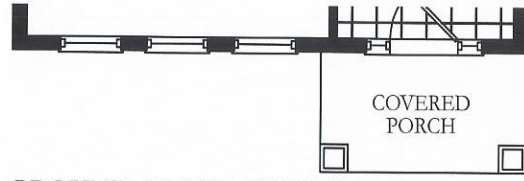

GROUND FLOOR ELEV. A

OPT. LOFT FLOOR ELEV. A, B & C

BASEMENT FLOOR ELEV. A

ALT. GROUND FLOOR ELEV. A

BASEMENT FLOOR ELEV. B & C

ALT. GROUND FLOOR ELEV. B & C

Viking

Elev A/B/C - 1,718 sq.ft. W/LOFT - 2,418 sq.ft.